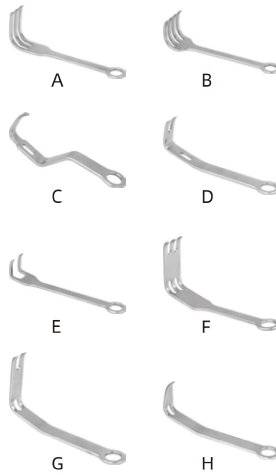

04-4816-20

04-4702-15

04-4624-48

04-4516-37

Available Options

■ Retractor System

Cat. No.	Description
04-4516-37	Ø16 mm, 370 mm
04-4624-48	241 mm, 483 mm
04-4702-15	145 mm
04-4816-20	160 mm, 195 mm

04-8000
(04-4516-37, 04-4624-48, 04-4702-15, 04-4816-20)

04-8000

Retractors Fixtures

■ Retractor System

Cat. No.	Description
04-4051-51	510 mm
04-4316-55	55 mm
04-7223-30	230 mm, 300 mm
04-4220-58	220 mm, 580 mm
04-4120-58	580 mm
04-4535-60	35 mm, 60 mm
04-4702-15	145 mm
04-4816-20	160 mm, 195 mm
04-8100	(04-4051-51, 04-4316-55, 04-7223-30, 04-4220-58, 04-4120-58, 04-4535-60, 04-4702-15, 04-4816-20)