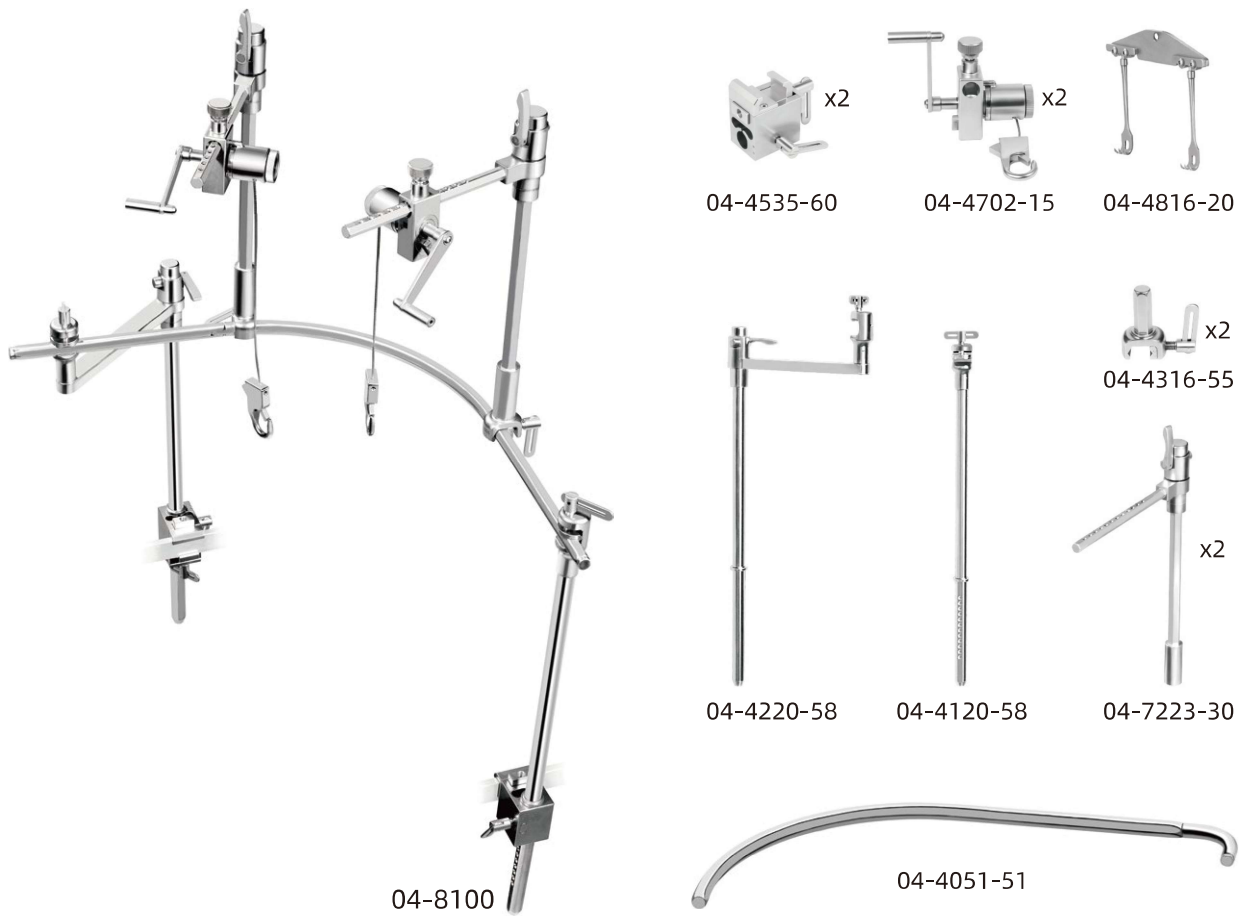

04-4816-20

04-4702-15

04-4624-48

04-4516-37

Available Options

■ Retractor System

Cat. No.	Description
04-4516-37	Ø16 mm, 370 mm
04-4624-48	241 mm, 483 mm
04-4702-15	145 mm
04-4816-20	160 mm, 195 mm

04-8000
(04-4516-37, 04-4624-48, 04-4702-15, 04-4816-20)

04-8000

Retractors Fixtures

■ Retractor System

Cat. No.	Description
04-4051-51	510 mm
04-4316-55	55 mm
04-7223-30	230 mm, 300 mm
04-4220-58	220 mm, 580 mm
04-4120-58	580 mm
04-4535-60	35 mm, 60 mm
04-4702-15	145 mm
04-4816-20	160 mm, 195 mm
04-8100	(04-4051-51, 04-4316-55, 04-7223-30, 04-4220-58, 04-4120-58, 04-4535-60, 04-4702-15, 04-4816-20)